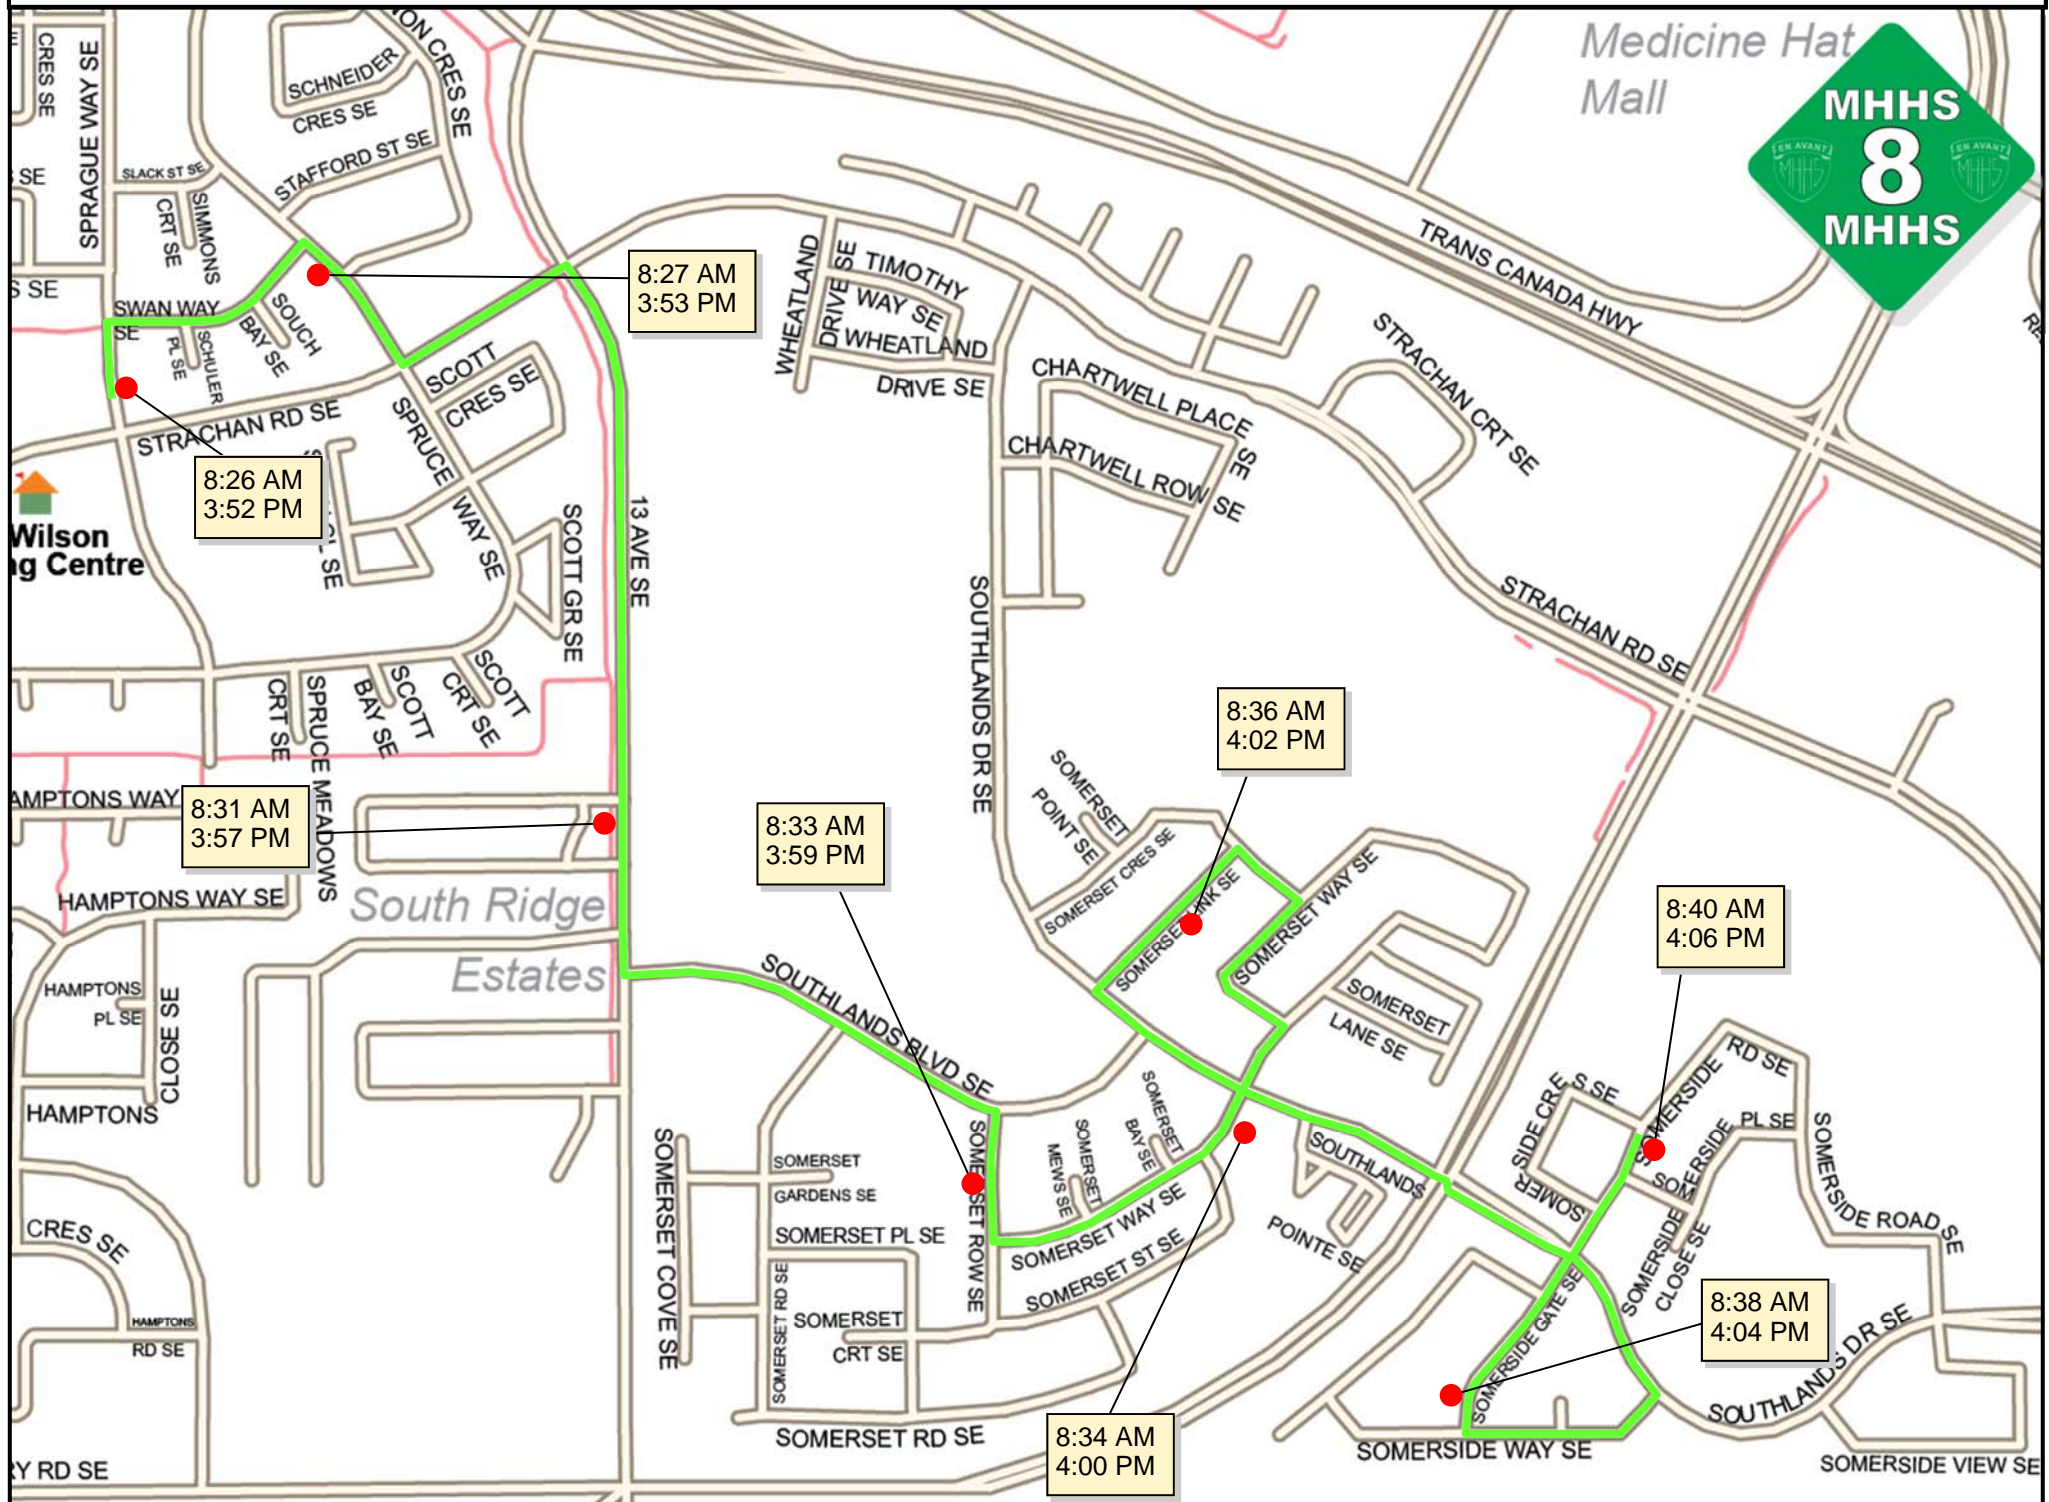

# MHHS-8

# Swan Way SE, South Ridge Estates, Southlands, Somerset, Somerside

8:27 AM  
3:53 PM

8:26 AM  
3:52 PM

8:31 AM  
3:57 PM

8:33 AM  
3:59 PM

8:36 AM  
4:02 PM

8:40 AM  
4:06 PM

8:38 AM  
4:04 PM

8:34 AM  
4:00 PM